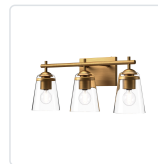

## ADDISON VL638221

FIXTURE DIMENSIONS	W21-7/8" x H8-3/8" x E6-1/2"
HEIGHT FROM CENTER	6-1/4"
EXTENSION	6-1/2"
LAMP TYPE	E26
MAX WATTAGE	60W
BULB QTY	3
BULBS INCLUDED	No
VOLTAGE	120V
GLASS DETAILS	Clear Glass
MATERIAL	Aluminum; Glass; Steel;
INSTALL OPTIONS	Up/Down; Wall;
LOCATION	Damp
CANOPY DIMENSIONS	W7-1/2" x H4-3/4" x E5/8"
PAINT FINISH	AG01; BN01; MB01;

### AVAILABLE FINISHES:

VL638221AGCL  
Aged Gold/Clear  
Glass

VL638221BNCL  
Brushed  
Nickel/Clear Glass

VL638221MBCL  
Clear Glass/Matte  
Black

\*For complete warranty terms, please visit: [www.aloralighting.com/warranty](http://www.aloralighting.com/warranty)