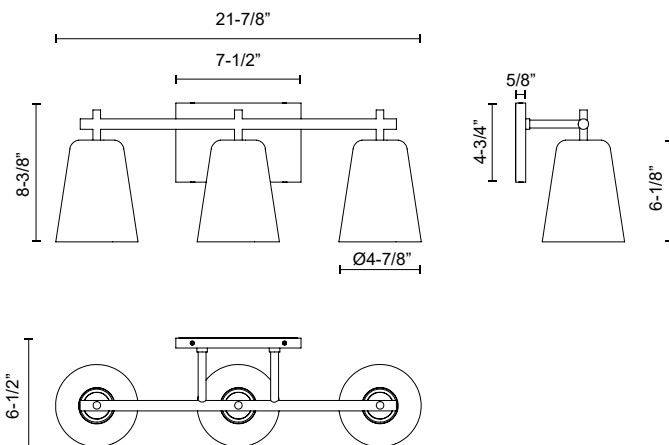

WWW.ALORAMOOD.COM

© 2022 KUZCO LIGHTING. ALL RIGHTS RESERVED.